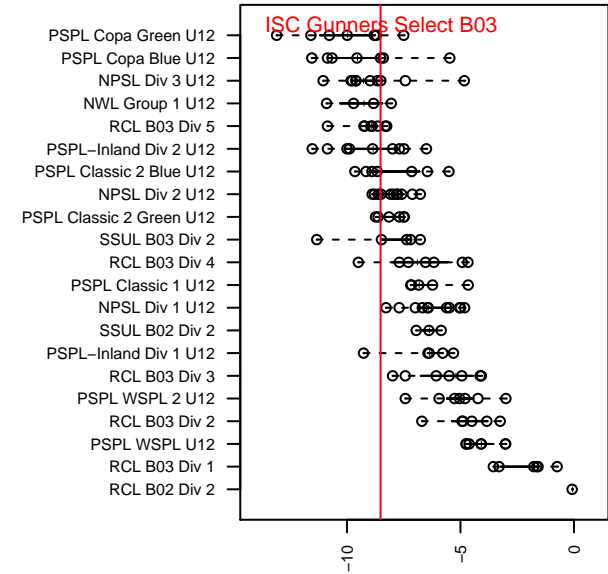

ISC Gunners Select B03

Issaquah SC
 Issaquah, WA
 B03 total strength=397
 attack=0.21 defense=0.29
 fall league = PSPL Copa Blue U12
 spr league = Spr PSPL Copa U12
 notes= Drake 2014

alt names used:
 ISC Gunners Select BU12
 ISC Gunners Select BU12

Venues played:
 2015 PSPL Copa Blue U12
 2015 Spr PSPL Copa U12

**attack and defense variance (black dot)
relative to other teams
and top 10 in region**

**attack and defense rating
relative to others at age
and all opponents in last 13 months**